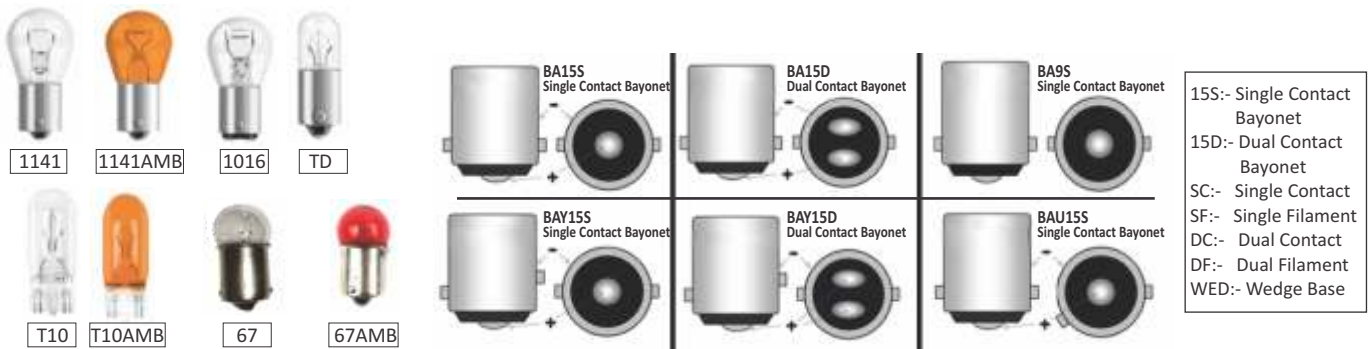

Miniature series MINIATURE SERIES

S. NO.	AIL PART NO.	DESCRIPTION	TYPE	MRP (Rs.)	PACKING QTY. PER BOX	MASTER CARTON/MOQ
57	BA1221-1141	12V 21 BA15S SC/SF (180 Deg Lugs)	1141 clear	135 For 10 Pcs.	10	1000
58	BA2421-2441	24V 21 BA15S SC/SF (180 Deg Lugs)	2441	162 For 10 Pcs.	10	1000
59	BA2421-2442	24V 21 BA 15S DC/SF (180 Deg Lugs)	2442	165 For 10 Pcs.	10	1000
60	BA1221-1176	12V 21/5 BA15D DC/DF (180 Deg Lugs)	1176	165 For 10 Pcs.	10	1000
61	BAY1221-1016	12V 21/5 BAY15D DC/DF (180 Deg off set Lugs)	BAY 1016 Off Set Pins	165 For 10 Pcs.	10	1000
62	BA1221-AMB	TAIL LAMP - 12V 21 BA 15S SC/SF AMBER (180 Deg Lugs)	BA-15S1141 Amber	158 For 10 Pcs.	10	1000
63	BAU1221-AMB	TAIL LAMP - 12V 21 BAU SC/SF AMBER (30 Deg Lugs)	BAU 1141 Cross Pin Amber	176 For 10 Pcs.	10	1000
64	BA1206-67	12V 6 BA15S SC/SF (180 Deg Lugs)	67	176 For 20 Pcs.	20	1000
65	BA2406-2467	24V 6 BA15S SC/SF (180 Deg Lugs)	2467	185 For 20 Pcs.	20	1000
66	BA1202-12TD	12V 2 BA9S SC/SF (180 Deg Lugs)	12TD	300 For 40 Pcs.	40	2000
67	BA2402-24TD	24V 2.5 BA9S SC/SF (180 Deg Lugs)	24TD	335 For 40 Pcs.	40	2000
68	WED1205-T10	12V 5W WEDGE T10 (Wedge Base)	T 10	268 For 40 Pcs.	40	2000
69	WED1205-T10-AMB	12V 5W WEDGE T10 (Wedge Base) Amber	T 10 -AMB	418 For 40 Pcs.	40	2000
70	WED2405-T10	24V 5W WEDGE T10 (Wedge Base)	T 10	356 For 40 Pcs.	40	2000
71	SID1210BA-C	SIDE LAMP - 12V 10 BA 15S SC/SF (180 Deg Lugs)	BA-15S (6710)	180 For 20 Pcs.	20	1000
72	SID1210BA-AMB	SIDE LAMP - 12V 10 BA 15S SC/SF AMBER (180 Deg)	BA-15S (6710 Amb)	202 For 20 Pcs.	20	1000
73	SID1210BU-AMB	SIDE LAMP - 12V 10 BAU SC/SF AMBER (30 Deg Lugs)	BAU(6710 Cross Pin Amb)	212 For 20 Pcs.	20	1000

- Packaging - 1 X 10 means 1 Bulb individually packed in master of 10.

- GST @18%

- MOQ - Minimum Order Quantity.